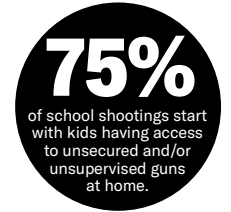

www.EndFamilyFire.org

www.EndFamilyFire.org

www.EndFamilyFire.org

www.EndFamilyFire.org

What is Family Fire?

A shooting involving an improperly stored or misused gun found in the home, resulting in death or injury. Incidents include unintentional shootings, suicides and other gun-related tragedies.

What is Family Fire?

A shooting involving an improperly stored or misused gun found in the home, resulting in death or injury. Incidents include unintentional shootings, suicides and other gun-related tragedies.