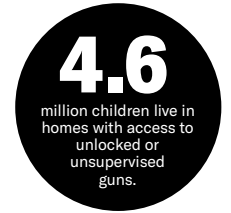

www.EndFamilyFire.org

www.EndFamilyFire.org

www.EndFamilyFire.org

www.EndFamilyFire.org

What is Family Fire?

A shooting involving an improperly stored or misused gun found in the home, resulting in death or injury. Incidents include unintentional shootings, suicides and other gun-related tragedies.

What is Family Fire?

A shooting involving an improperly stored or misused gun found in the home, resulting in death or injury. Incidents include unintentional shootings, suicides and other gun-related tragedies.